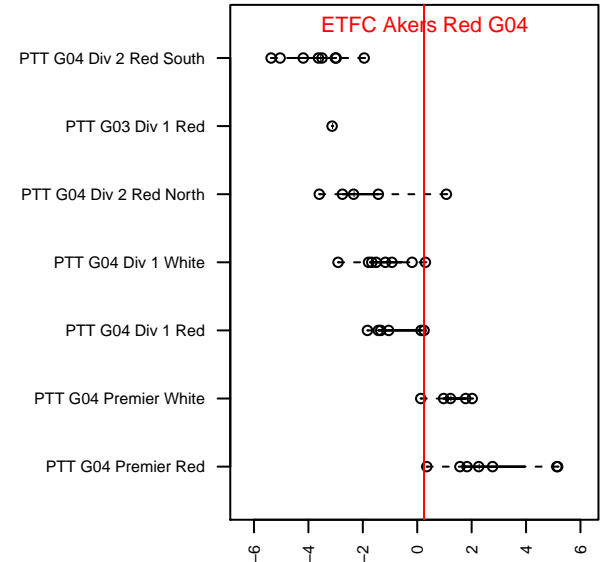

# ETFC Akers Red G04

Eugene Timbers FC  
 Eugene, OR  
 G04 total strength=1304  
 attack=7.32 defense=4.51  
 fall league = PTT G04 Div 1 Red  
 spr league = Spr OYS G04 Div 1 White

alt names used:  
 ETFC 04G Akers Red  
 ETFC 04G Akers Red  
 ETFC 04G Akers Red  
 ETFC G04 Akers Red  
 ETFC 04G Akers Red

Venues played:  
 2017 Beaverton Cup U14 Silver  
 2017 Mt Hood Challenge U14 Silver  
 2017 PTT G04 Division 1 Red  
 2017 OYS PTT Presidents Cup G04  
 2017 Spr OYS G04 Division 1 White

**ETFC Akers Red G04**  
 Dots are actual minus expected GF (blue circles) and GA (red triangles).  
 Blue line is smoothed change in attack strength. Red is smoothed change in defense strength.

**attack and defense variance (black dot)  
relative to other teams  
and top 10 in region**

**attack and defense rating  
relative to others at age  
and all opponents in last 13 months**

**Performance relative to 13 month average**